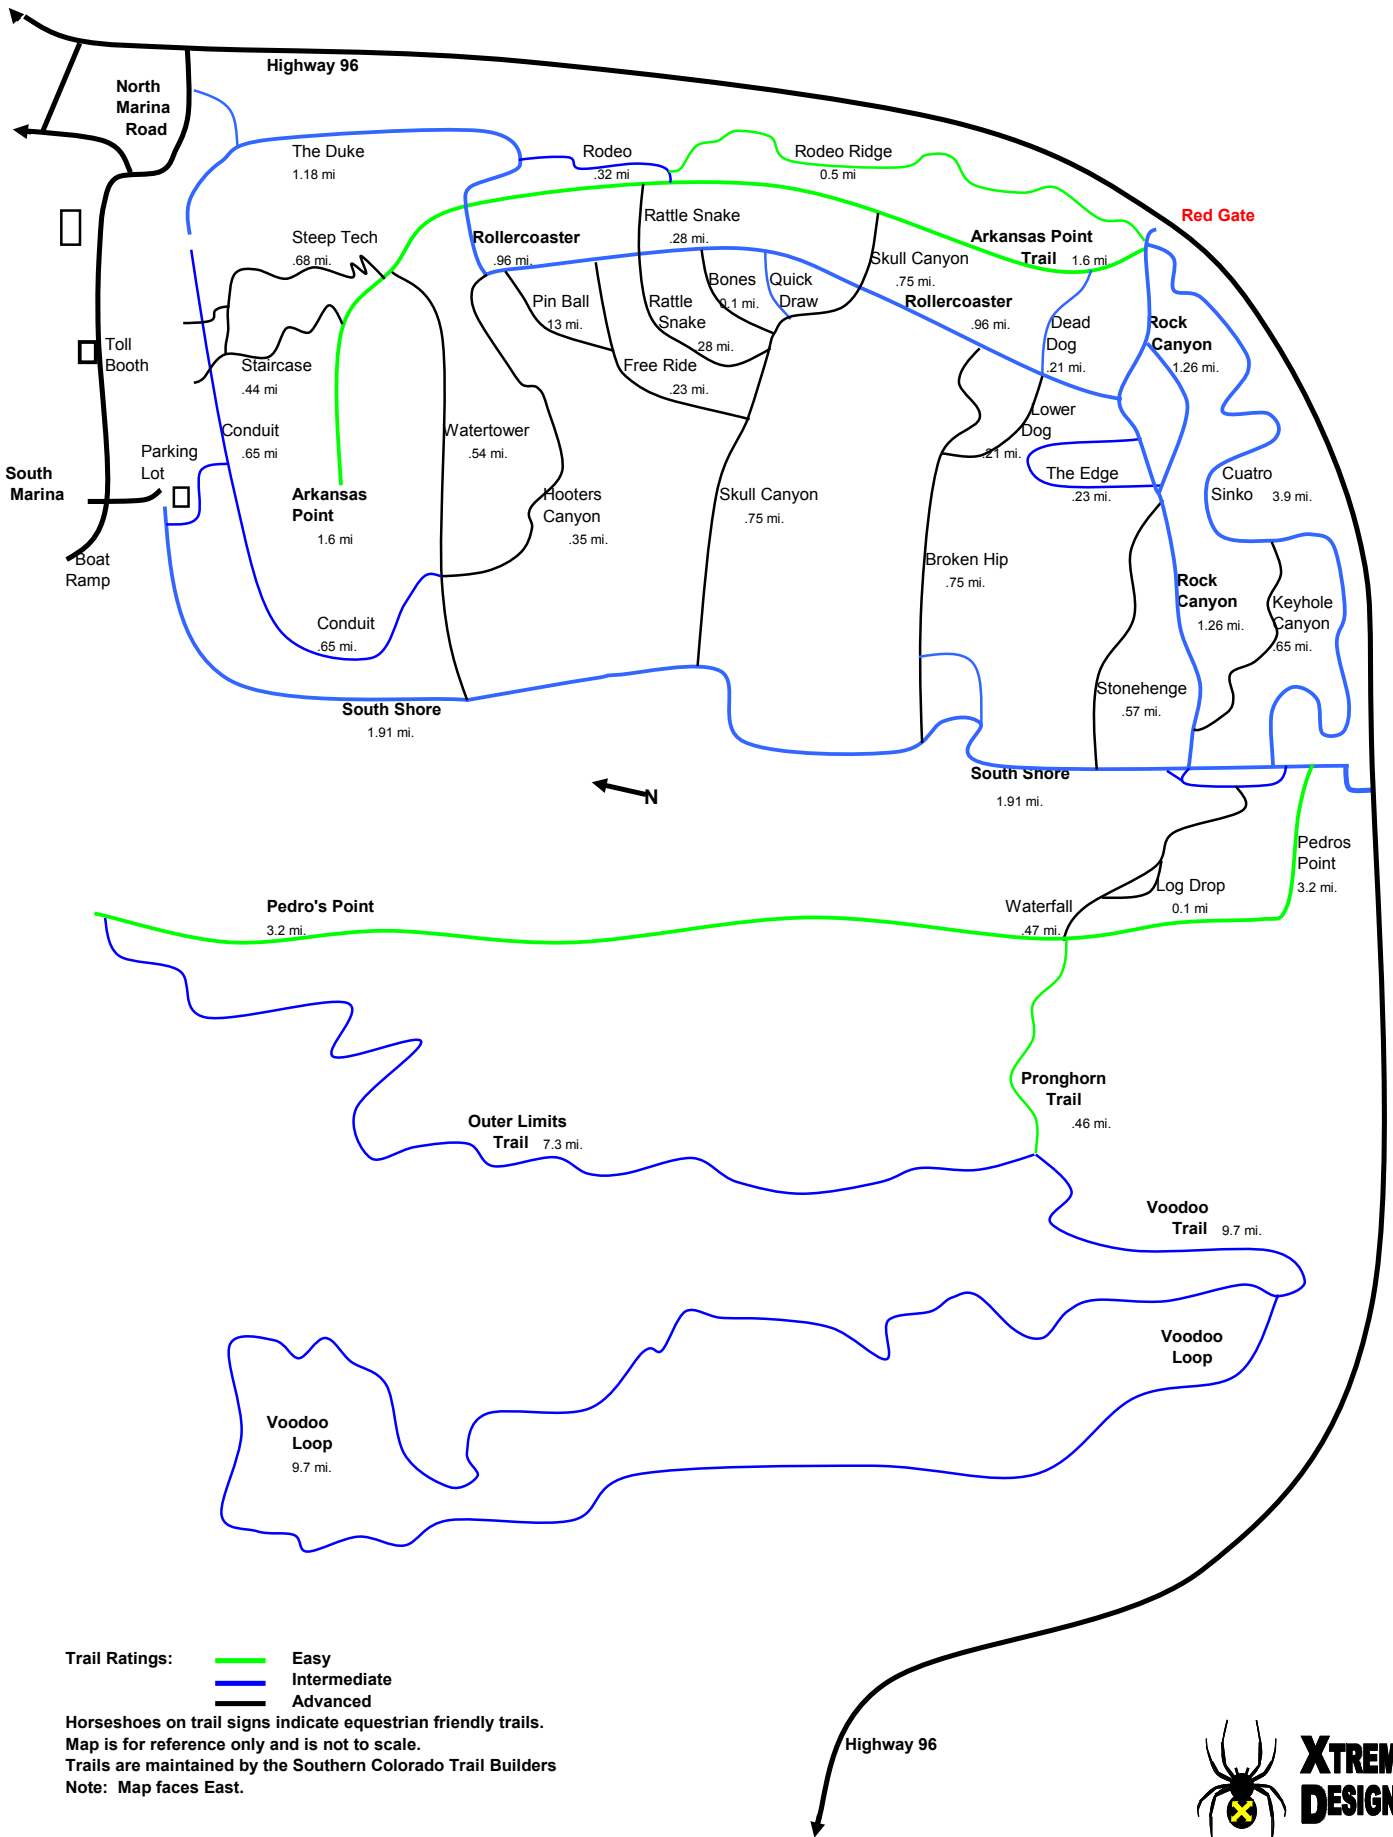

# Lake Pueblo Trail System South Shore Canyons

Trail Ratings:  
— Easy  
— Intermediate  
— Advanced

Horseshoes on trail signs indicate equestrian friendly trails.  
 Map is for reference only and is not to scale.  
 Trails are maintained by the Southern Colorado Trail Builders  
 Note: Map faces East.