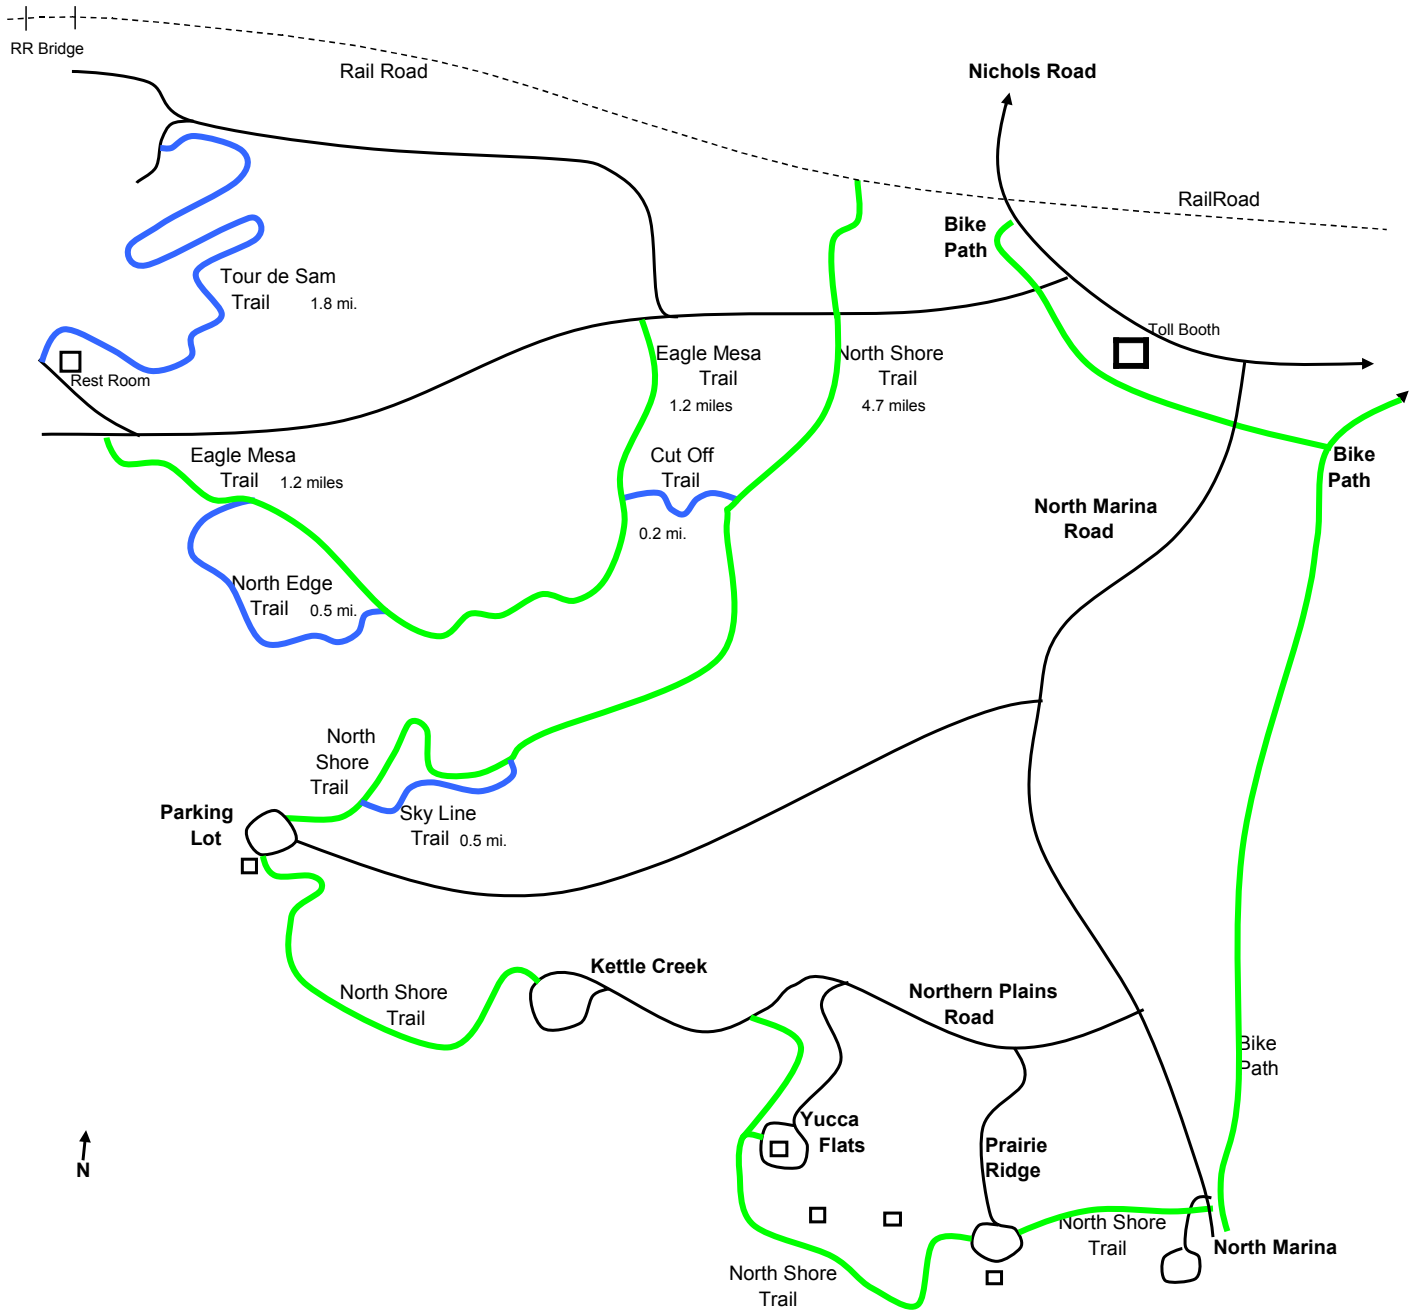

Lake Pueblo Trail System North Shore

Trail Sign	Difficulty
Cut Off	Intermediate
Eagle Mesa	Easy
North Edge	Intermediate
North Shore	Easy
Sky Line	Intermediate
Tour de Sam	Intermediate