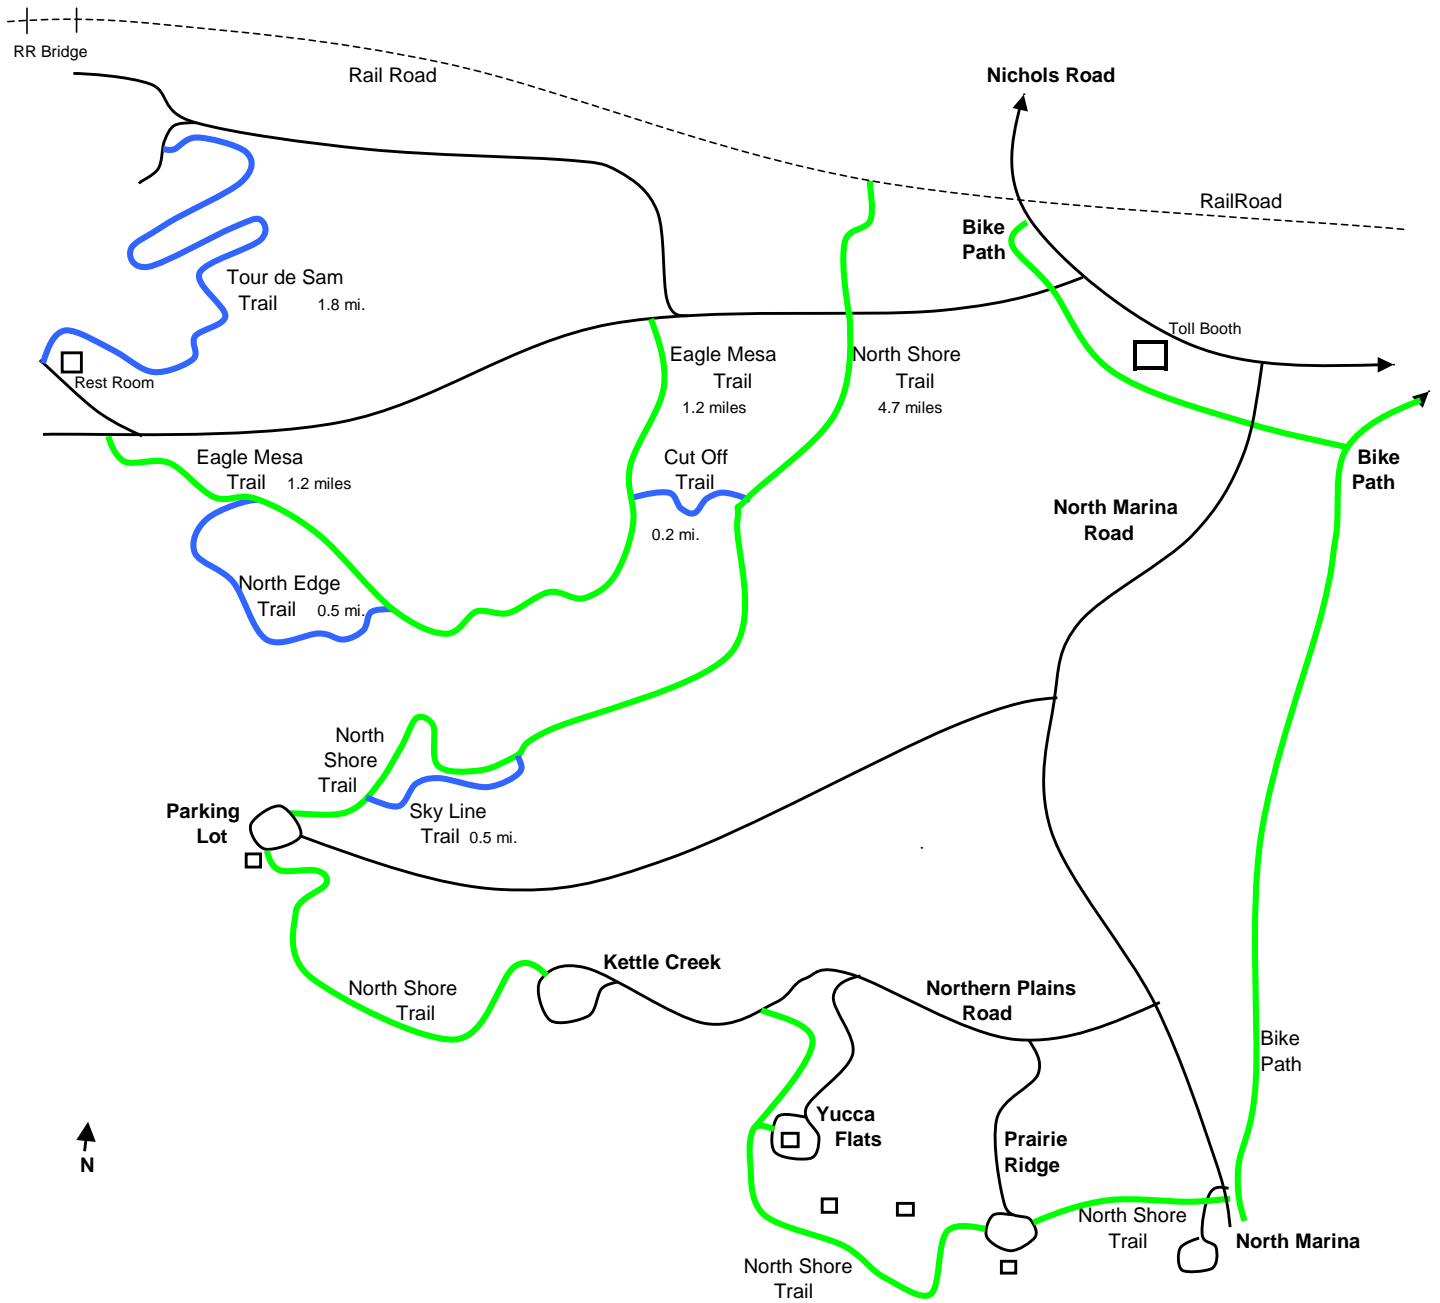

Lake Pueblo Trail System North Shore

Trail Sign	Difficulty
Cut Off	Intermediate
Eagle Mesa	Easy
North Edge	Intermediate
North Shore	Easy
Sky Line	Intermediate
Tour de Sam	Intermediate