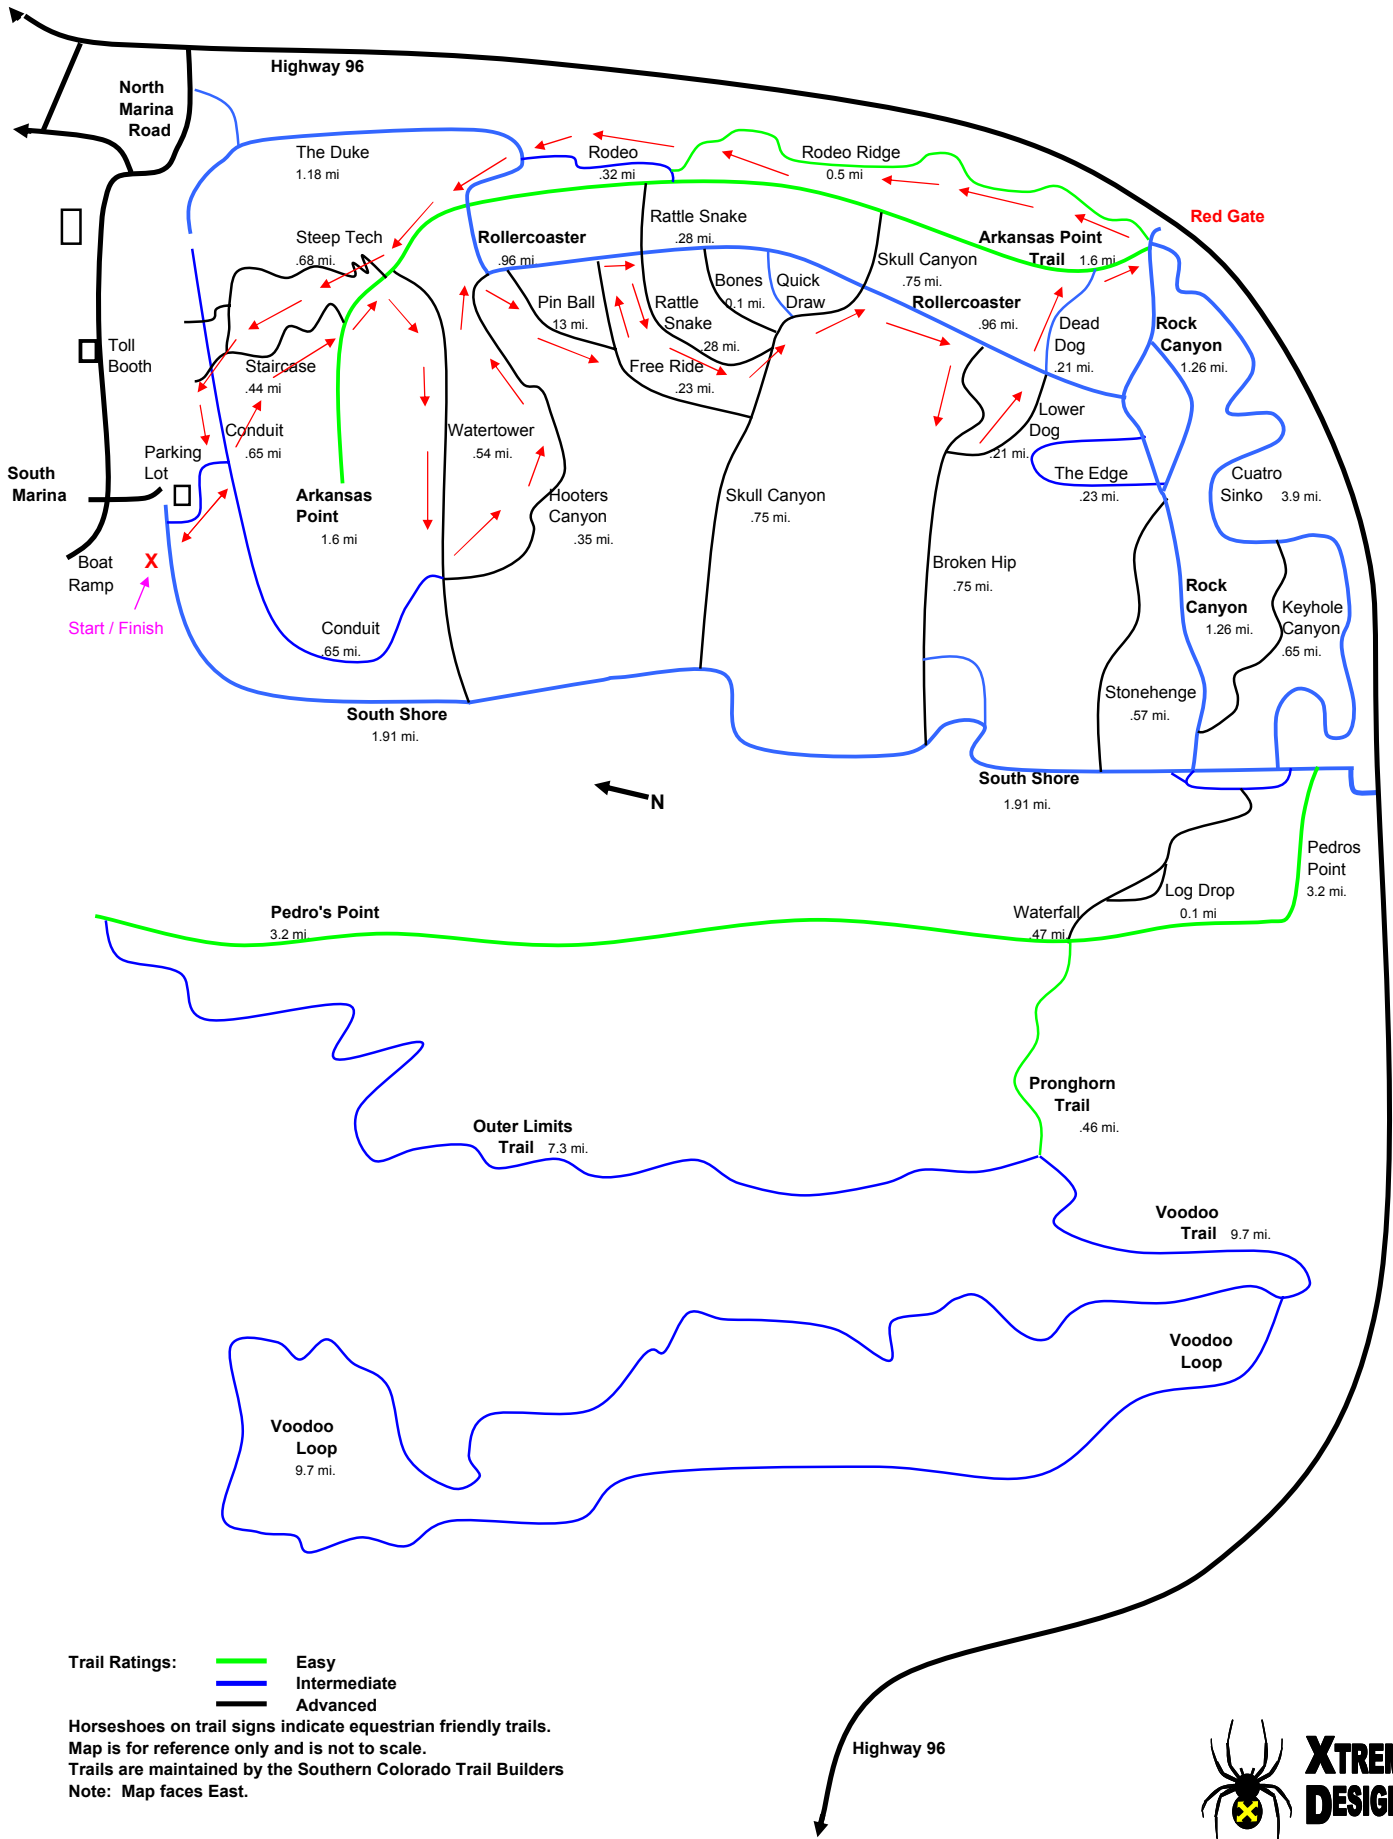

# Lake Pueblo Trail System South Shore Canyons

Trail Ratings: — Easy  
— Intermediate  
— Advanced

Horseshoes on trail signs indicate equestrian friendly trails.  
 Map is for reference only and is not to scale.  
 Trails are maintained by the Southern Colorado Trail Builders  
 Note: Map faces East.